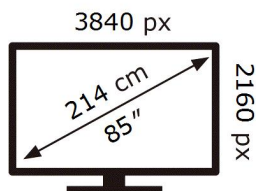

ENERG

SAMSUNG

QE85QN95BAT

155 kWh/1000h

ABCDEF **G**

364 kWh/1000h

2019/2013